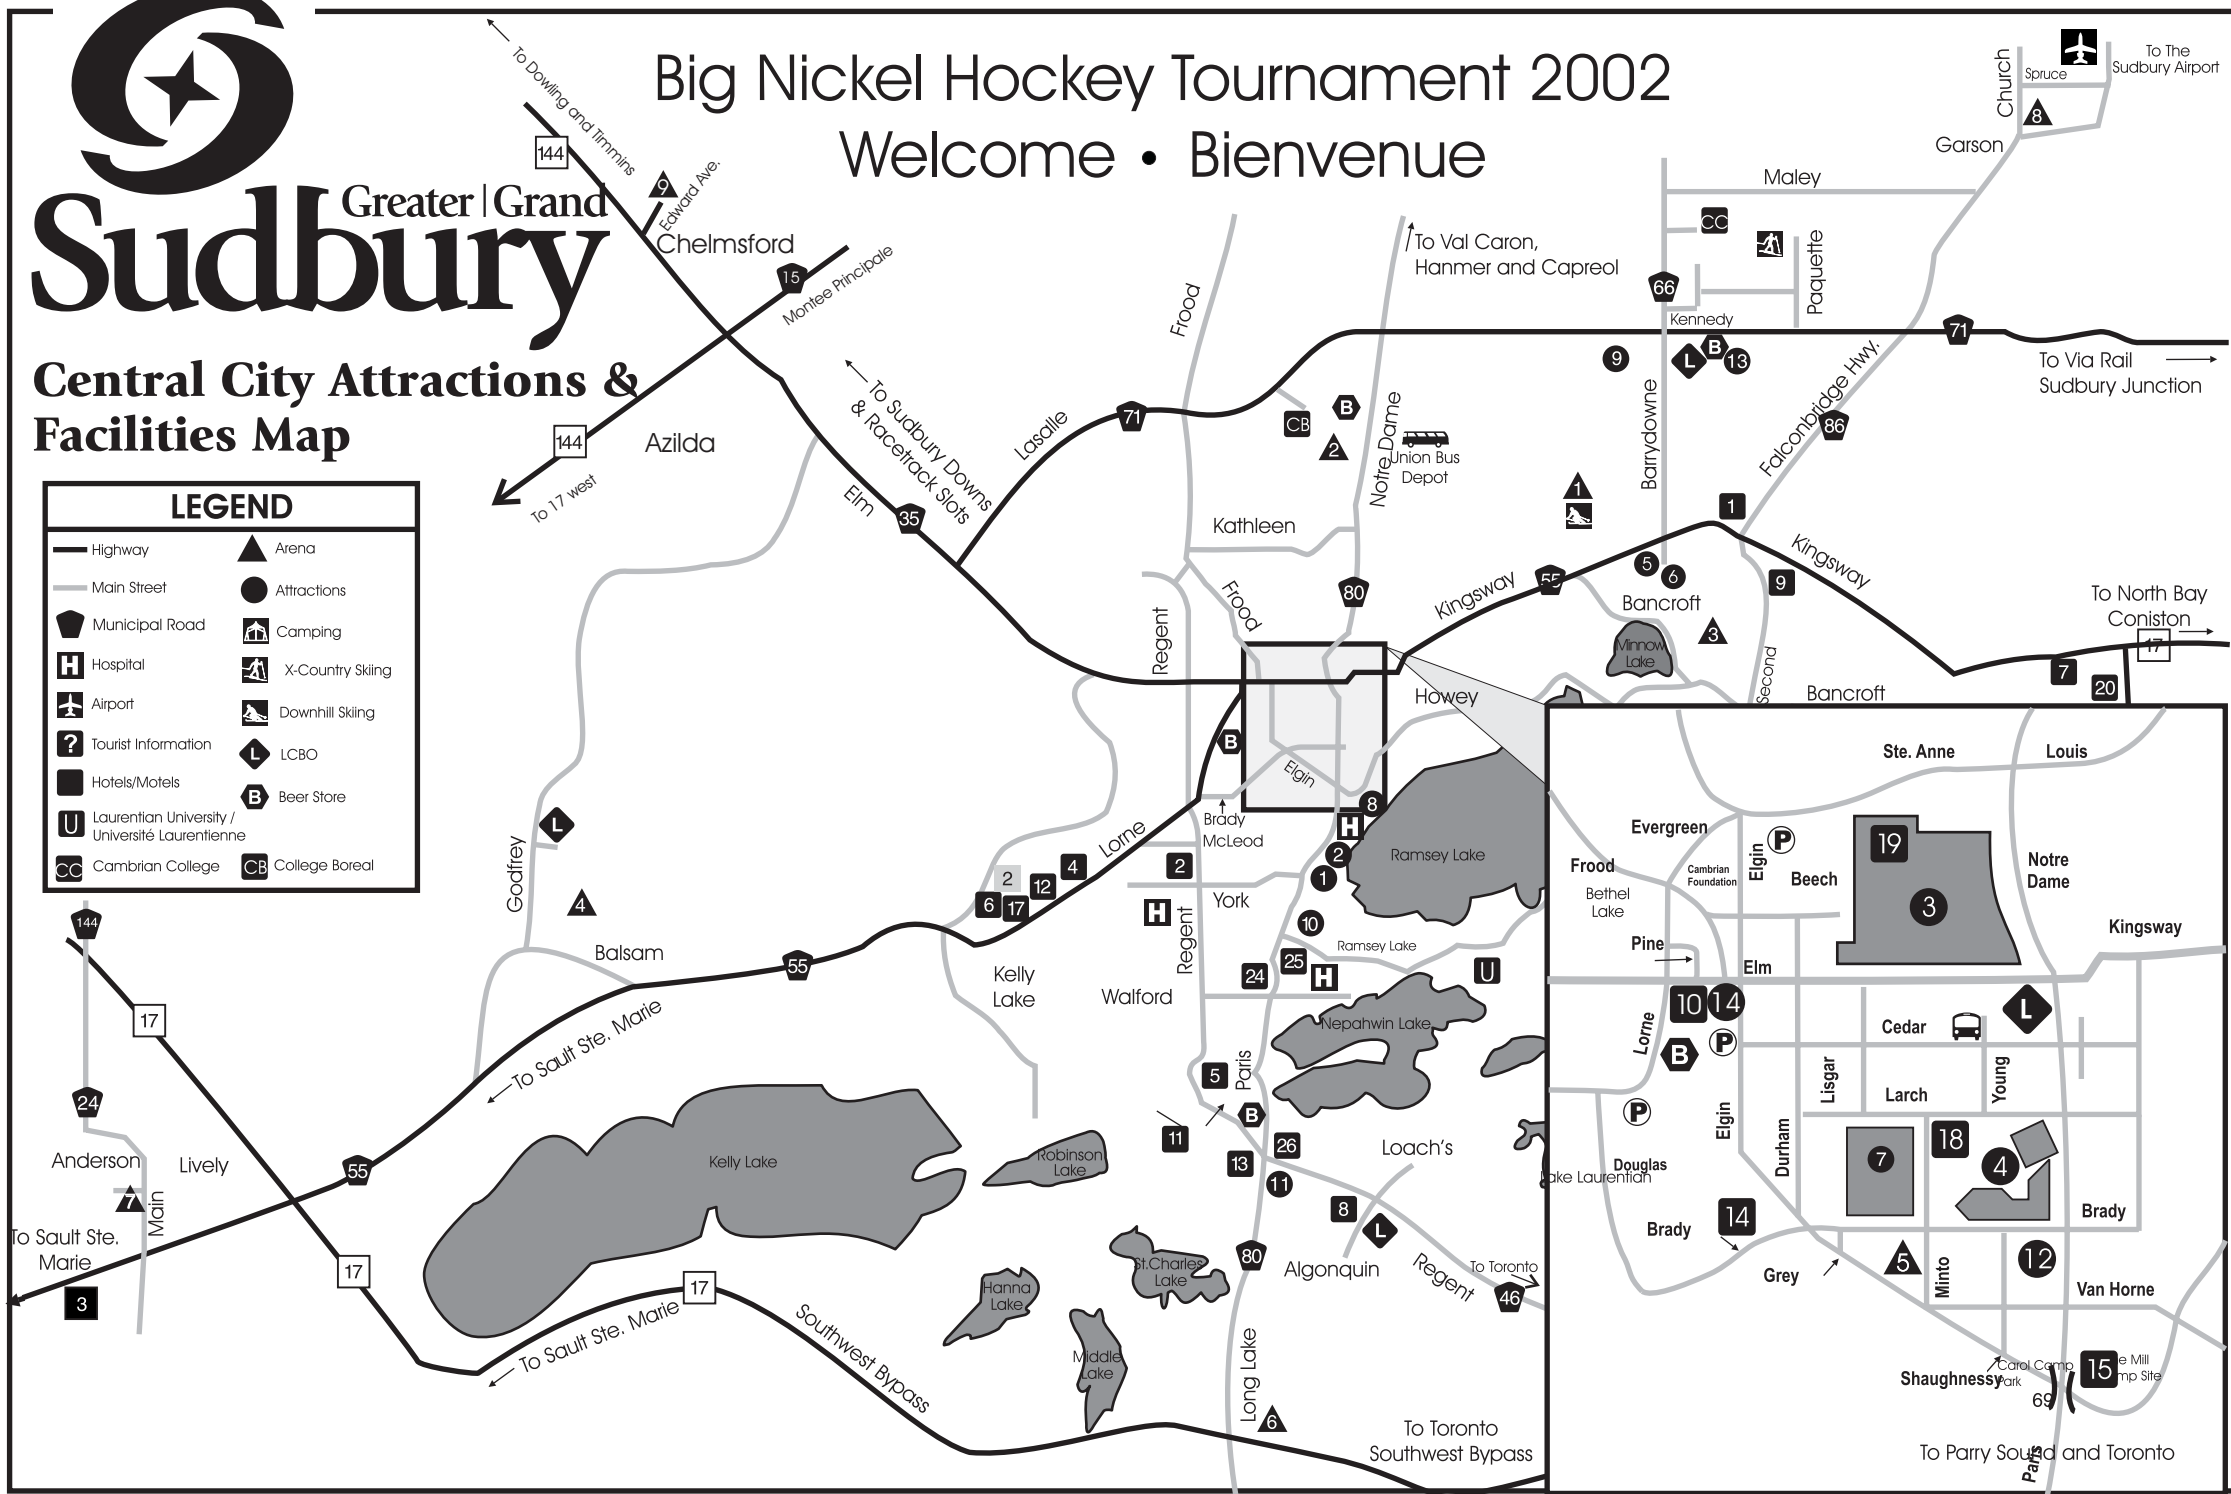

# Big Nickel Hockey Tournament 2002

### Central City Attractions & Facilities Map

**LEGEND**

— Highway	▲ Arena
— Main Street	● Attractions
— Municipal Road	🏠 Camping
H Hospital	⛷ X-Country Skiing
✈ Airport	⛷ Downhill Skiing
? Tourist Information	Ⓛ LCBO
🏨 Hotels/Motels	🍷 Beer Store
U Laurentian University / Université Laurentienne	
CC Cambrian College	CB College Boreal

### Attractions and Facilities Map

- Accommodations/Hébergement
- 1 Ambassador Hotel
- 2 Belmont Inn
- 3 Village Inn
- 4 Canadiana Hotel
- 5 Cardinal Motor Inn
- 6 Cassio's Motor Hotel
- 7 Chateau Guay Motel
- 8 Comfort Inn Regent St.
- 9 Comfort Inn 2nd Ave. N.
- 10 Days Inn
- 11 Howard Johnson Plaza Hotel
- 12 Four Sisters Motel
- 13 House of Kin
- 14 Holiday Inn
- 15 Quality Inn
- 17 Imperial Fireside Inn
- 18 Best Western - Downtown Sudbury
- 19 Ramada Inn
- 20 Rest Haven Motel
- 21 Richard Lake Motel
- 24 Travelodge Hotel
- 25 Travelway Inn
- 26 Super 8 Motel
- Attractions
- 1 Alex Baumann Waterfront Park
- 2 Parc Bell Park
- 3 City Centre Shopping Centre
- 4 Tom Davies Square (City Hall)
- 5 Costco, Chapters & Home Depot
- 6 Silver City Cinema
- 7 Parc Memorial Park
- 8 Art Gallery of Sudbury
- 9 New Sudbury Shopping Centre
- 10 Science North and IMAX Theatre/ Science Nord et cinéma IMAX
- 11 Southridge Mall
- 12 Sudbury Theatre Centre
- 13 Supermall
- 14 Farmer's Market
- ▲ Arenas / Arènes
- 1 Barrydownne
- 2 Cambrian
- 3 Carmichael
- 4 McClelland
- 5 Sudbury
- 6 Countryside
- 7 T.M. Davies (Lively)
- 8 Garson - 100 Church St.
- 9 Chelmsford - Edward St.